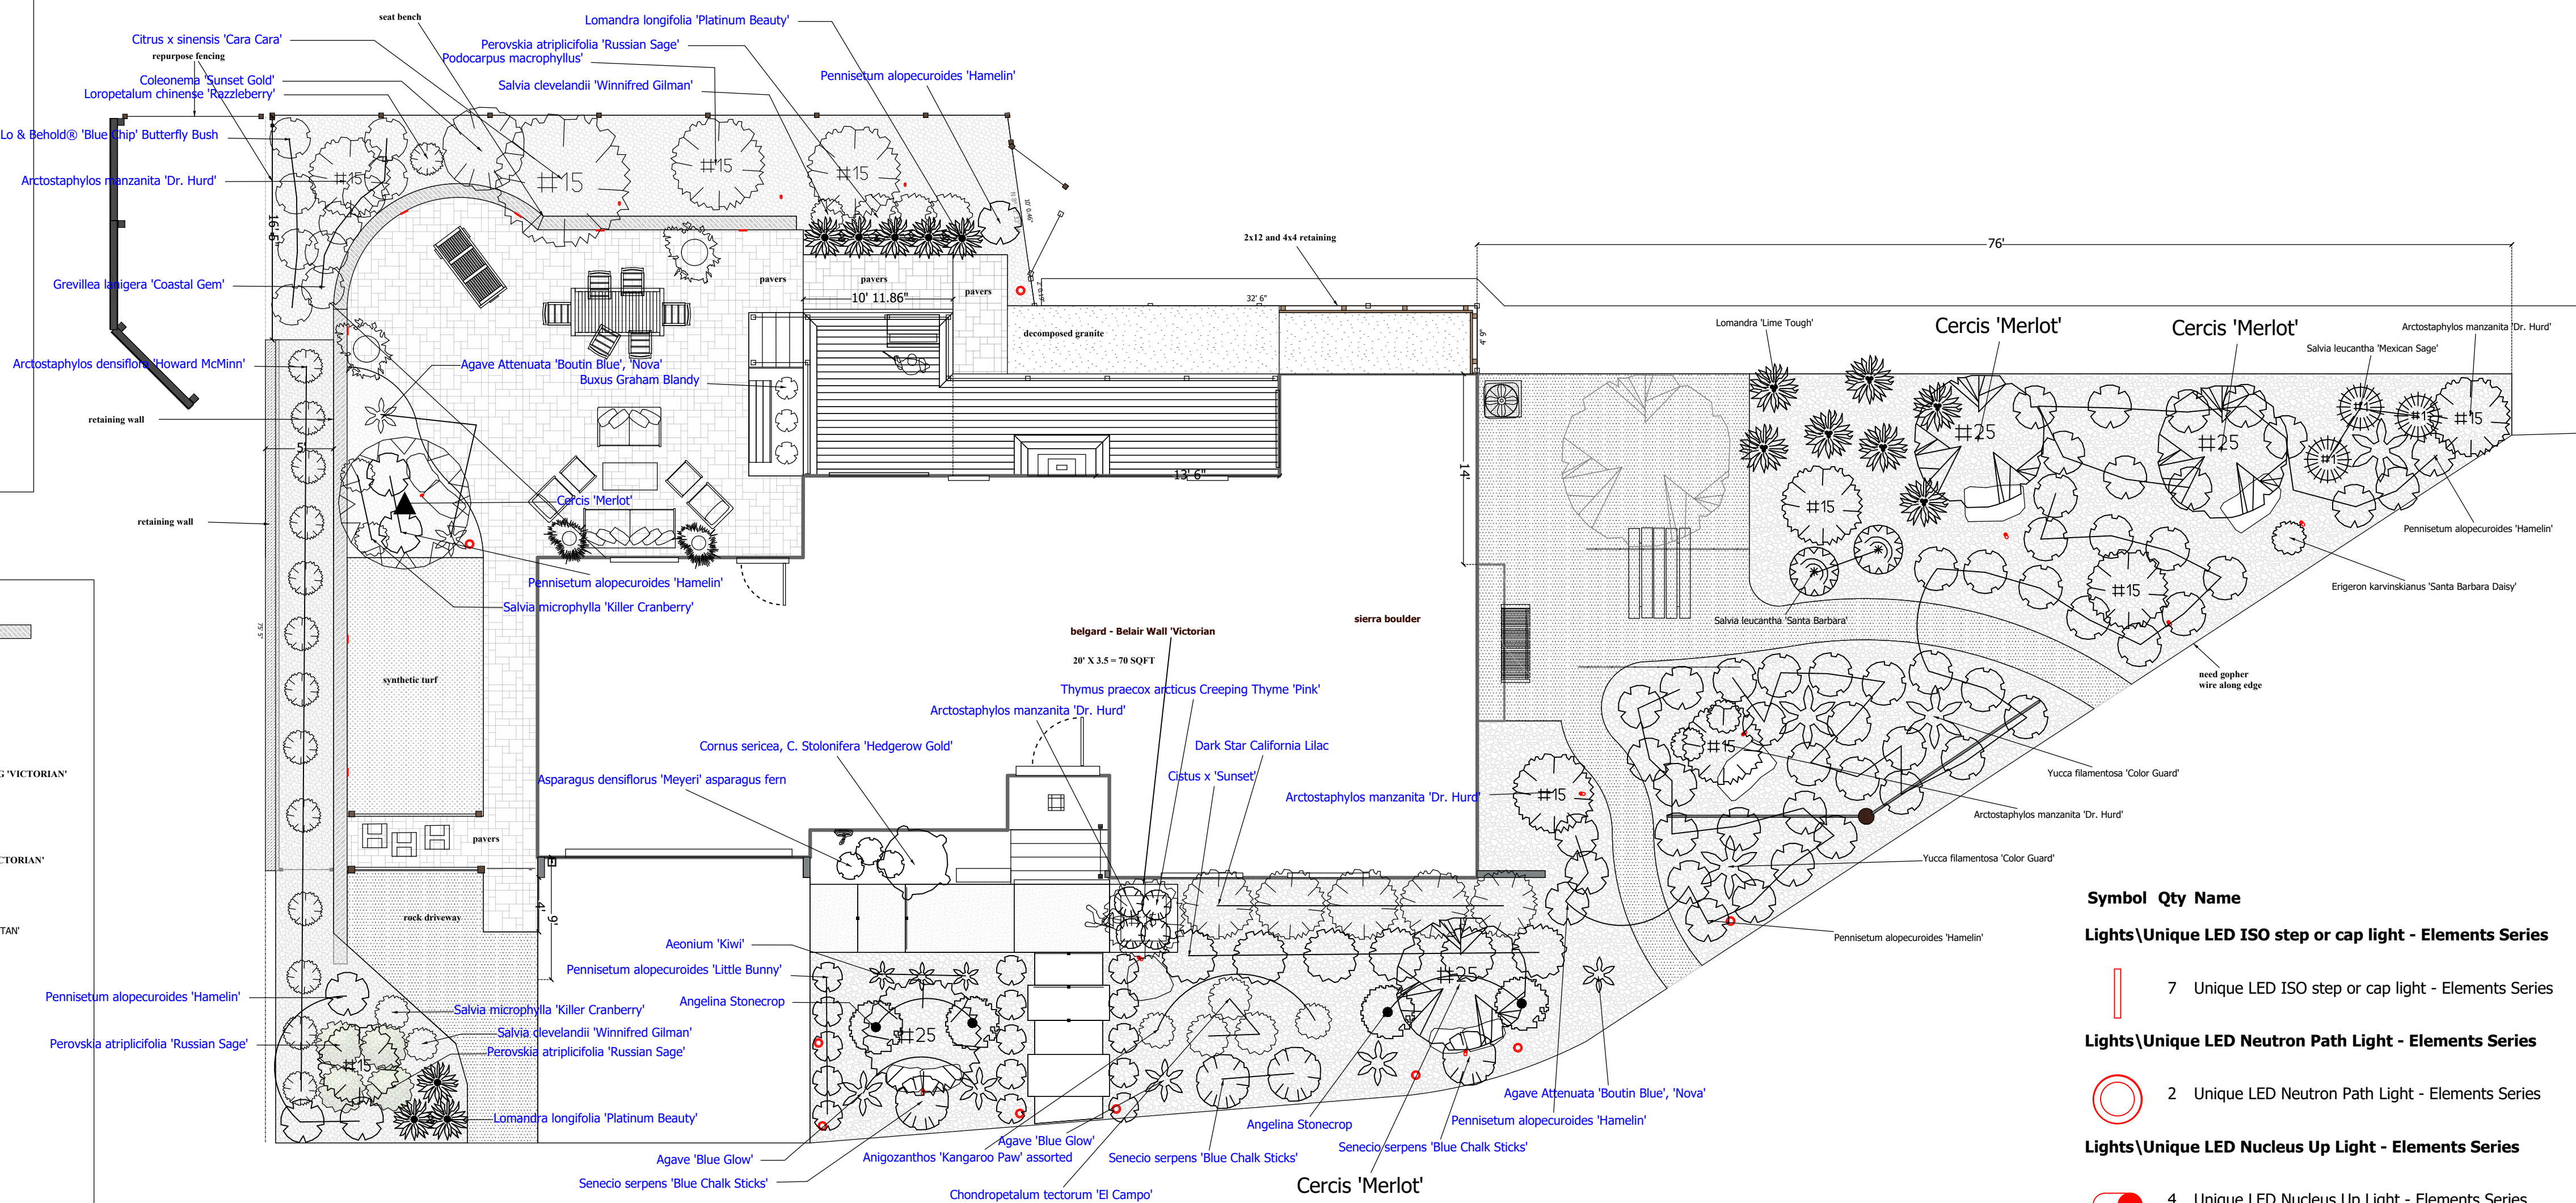

PAVERS

WALLS

HOGWIRE FENCE

Fill Style Legend

Fill Style	Category	Fill Style	Category	Fill Style	Category
[Pattern]	1 1/2" Lodi Rock	[Pattern]	BELAIR RETAINING 'VICTORIAN'	[Pattern]	Planters
[Pattern]	3/8" CALIFORNIA GOLD ROCK	[Pattern]	Belgard Catalina Grana paver 'Aspen'	[Pattern]	SYNTHETIC TURF
[Pattern]	BELAIR FREE STANDING 'VICTORIAN'	[Pattern]	DECOMPOSED GRANITE 'GOLD'		

Symbol Qty Name

Lights\Unique LED ISO step or cap light - Elements Series

[Symbol] 7 Unique LED ISO step or cap light - Elements Series

Lights\Unique LED Neutron Path Light - Elements Series

[Symbol] 2 Unique LED Neutron Path Light - Elements Series

Lights\Unique LED Nucleus Up Light - Elements Series

[Symbol] 4 Unique LED Nucleus Up Light - Elements Series

Lights\Vista Path Light PR-4704

[Symbol] 7 Vista Path Light PR-4704

Lights\Vista Up Light GR-5006

CONCEPTUAL LANDSCAPE DESIGN

REVISIONS

SHEET
L-1
 OF
1

Scale: 1/8" = 1 ft