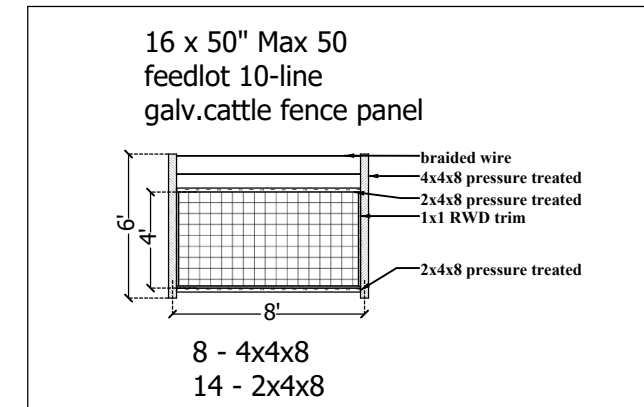

HOGWIRE FENCE