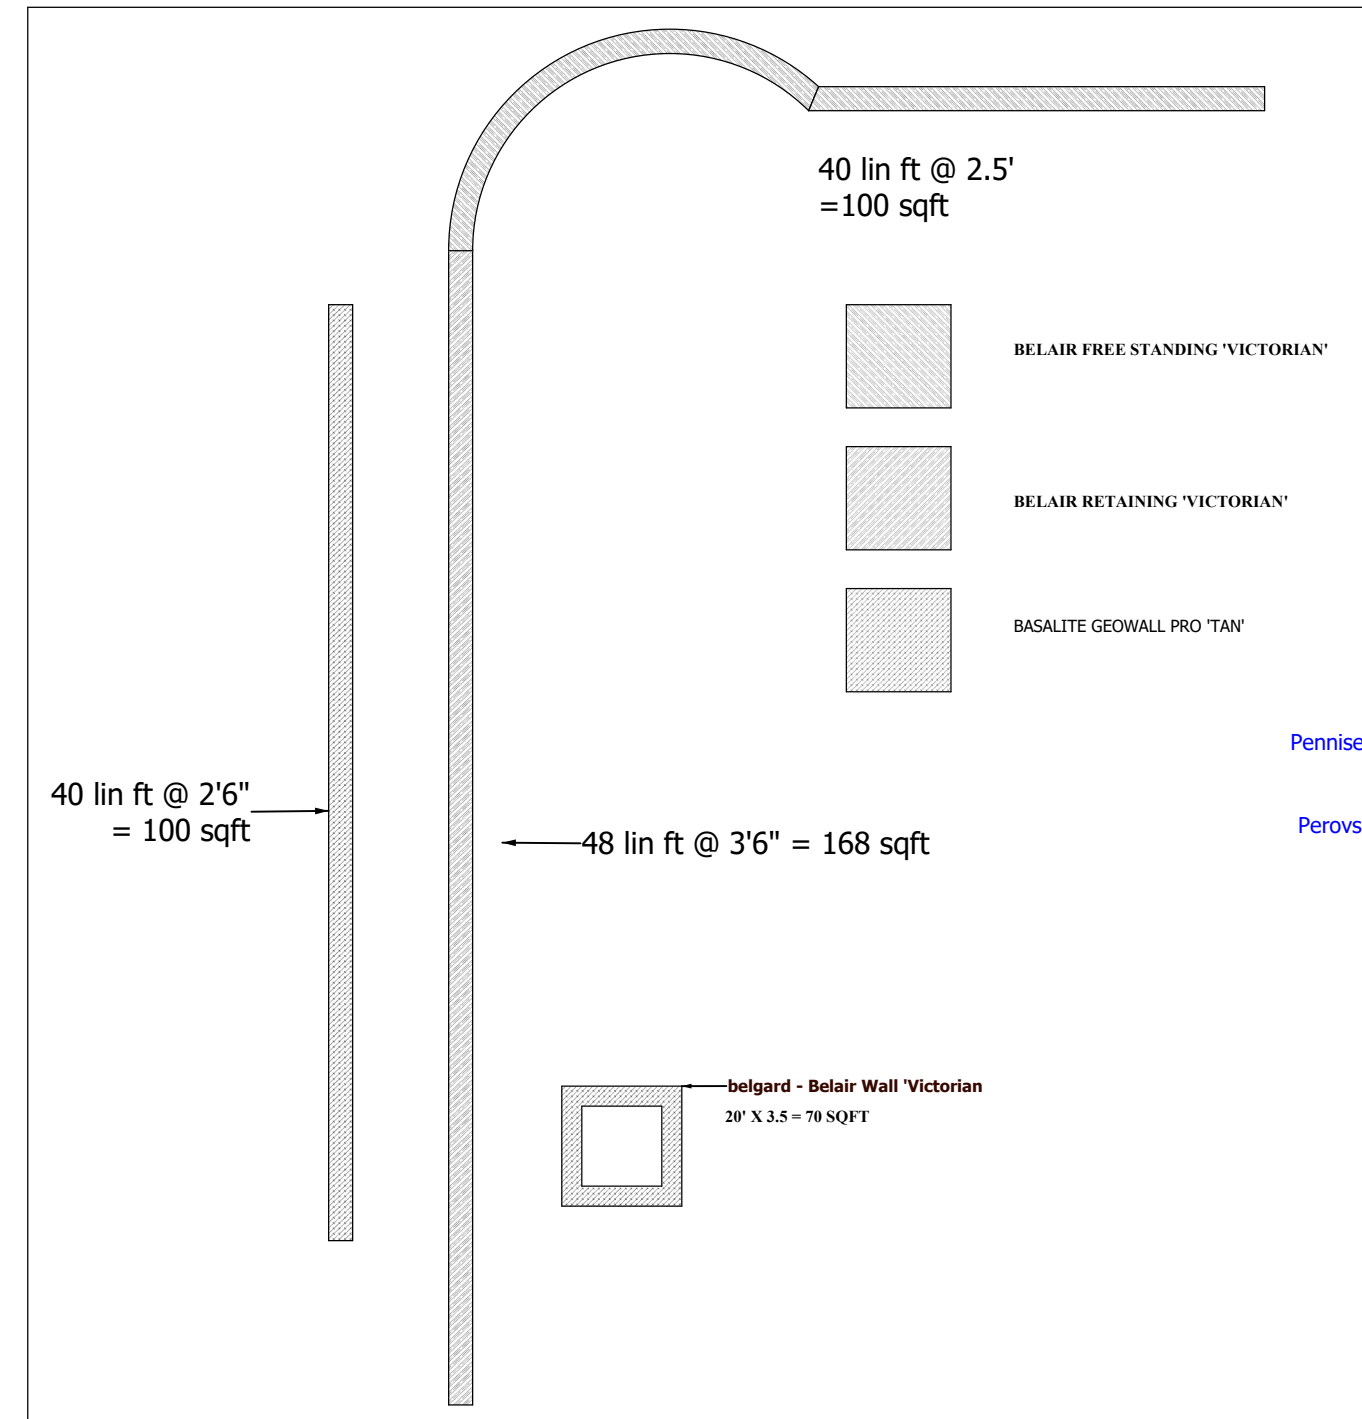

PAVERS

WALLS

HOGWIRE FENCE

Fill Style Legend

Fill Style	Category	Fill Style	Category	Fill Style	Category
[Pattern]	1 1/2" Lodi Rock	[Pattern]	BELAIR RETAINING 'VICTORIAN'	[Pattern]	Planters
[Pattern]	3/8" CALIFORNIA GOLD ROCK	[Pattern]	Belgard Catalina Grana paver 'Aspen'	[Pattern]	SYNTHETIC TURF
[Pattern]	BELAIR FREE STANDING 'VICTORIAN'	[Pattern]	DECOMPOSED GRANITE 'GOLD'		

Symbol Qty Name

Lights\Unique LED ISO step or cap light - Elements Series

[Symbol] 7 Unique LED ISO step or cap light - Elements Series

Lights\Unique LED Neutron Path Light - Elements Series

[Symbol] 2 Unique LED Neutron Path Light - Elements Series

Lights\Unique LED Nucleus Up Light - Elements Series

[Symbol] 4 Unique LED Nucleus Up Light - Elements Series

Lights\Vista Path Light PR-4704

[Symbol] 7 Vista Path Light PR-4704

Lights\Vista Up Light GR-5006

CONCEPTUAL LANDSCAPE DESIGN

REVISIONS

SHEET
L-1
 OF
1

Scale: 1/8" = 1 ft